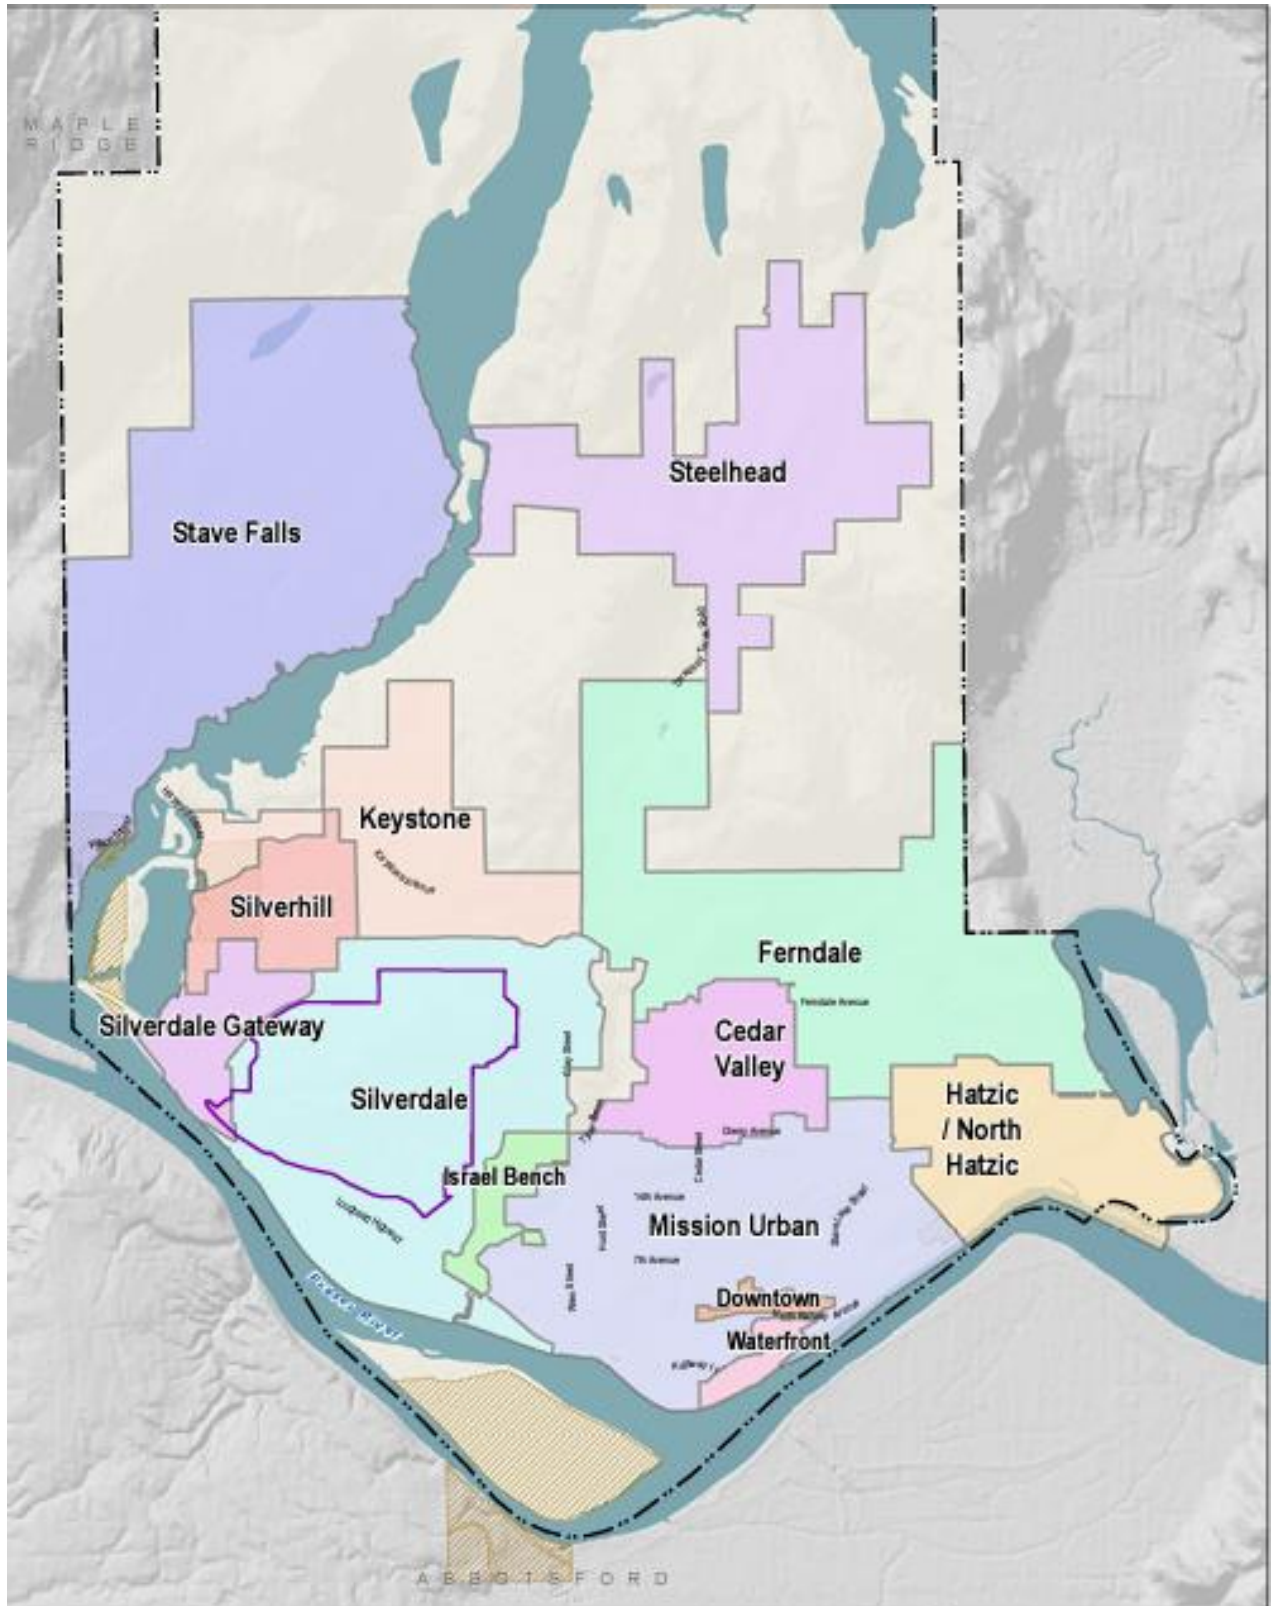

Attachment A

District of Mission  
Official Community Plan  
Communities

- Municipal Boundary
- First Nation Reserve Land
- Neighbourhood Boundary
- Cedar Valley
- Downtown
- Ferndale
- Hatzic / North Hatzic
- Israel Bench
- Keystone
- Mission Urban
- Silverdale
- Silverdale Gateway
- Silverhill
- Stave Falls
- Steelhead
- Waterfront
- Silverdale - OMP Boundary

Coordinate System: NAD 83 UTM Zone 18N  
Scale: 1:60,000  
Data Source: Data provided by District of Mission, 2019 and OMBEC, 2018

Project #: OMB 0001.01  
Author: LP  
Checked: CB  
Status: FINAL  
Version: 0  
Date: 2023-11-16

Map 4